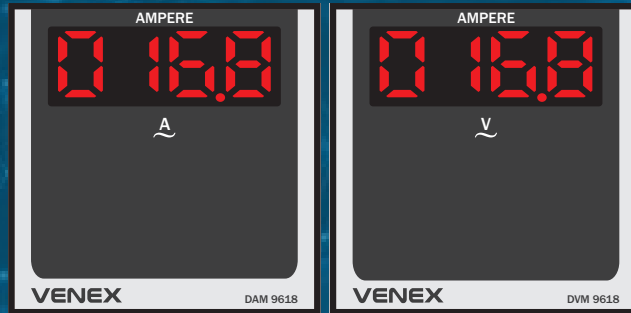

JUMBO DISPLAY AC AMPERE & VOLT INDICATOR

Model	DAM 9618	DVM 9618
Frame	96X96	96x96
Panel	92X92	92x92
Display	4 Digit 0.56" RED	4 Digit 0.8" RED

<b>INPUT</b>	Input (AC)	0 - 5 AMP AC Direct OR UP TO 2000/5 CT Selection } Factory Set
	Input (Volt)	

<b>SPECIFICATIONS</b>	
Supply Voltage	230v AC, ±10%, 50Hz
Range	0 - 2000 AMP AC OR 0 - 2500 AMP DC (Factory Set)
Accuracy	±1% of FSD
Enclosure Material	Polycarbonate + ABS Plastic
Operating Temperature	0°C - 55°C
Relative Humidity	Upto 95% RH Non Condensing